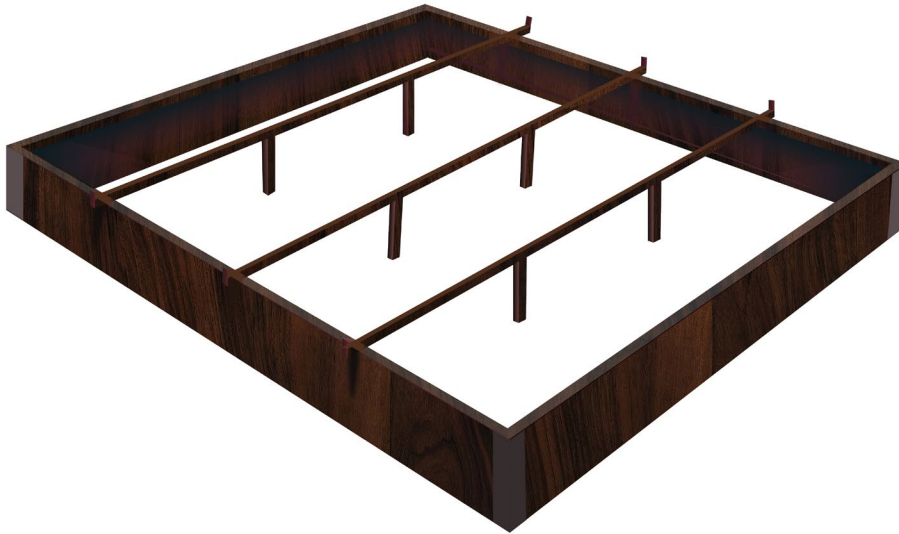

# King Wood Bed Base Ht 6"

## Model: BB-76W

- Description: King
- Board Material: MDF Melamine
- Supports: Steel
- Finish: Powdered Coated
- Height: 6"
- Shipped knockdown
- Brand: NERVAL
- Warranty: Limited Lifetime Warranty

Disclaimer: Nerval makes every effort to provide accurate specification data. However, specification may change without notice. Please visit nerval website to see NERVAL'S TERMS AND CONDITIONS.